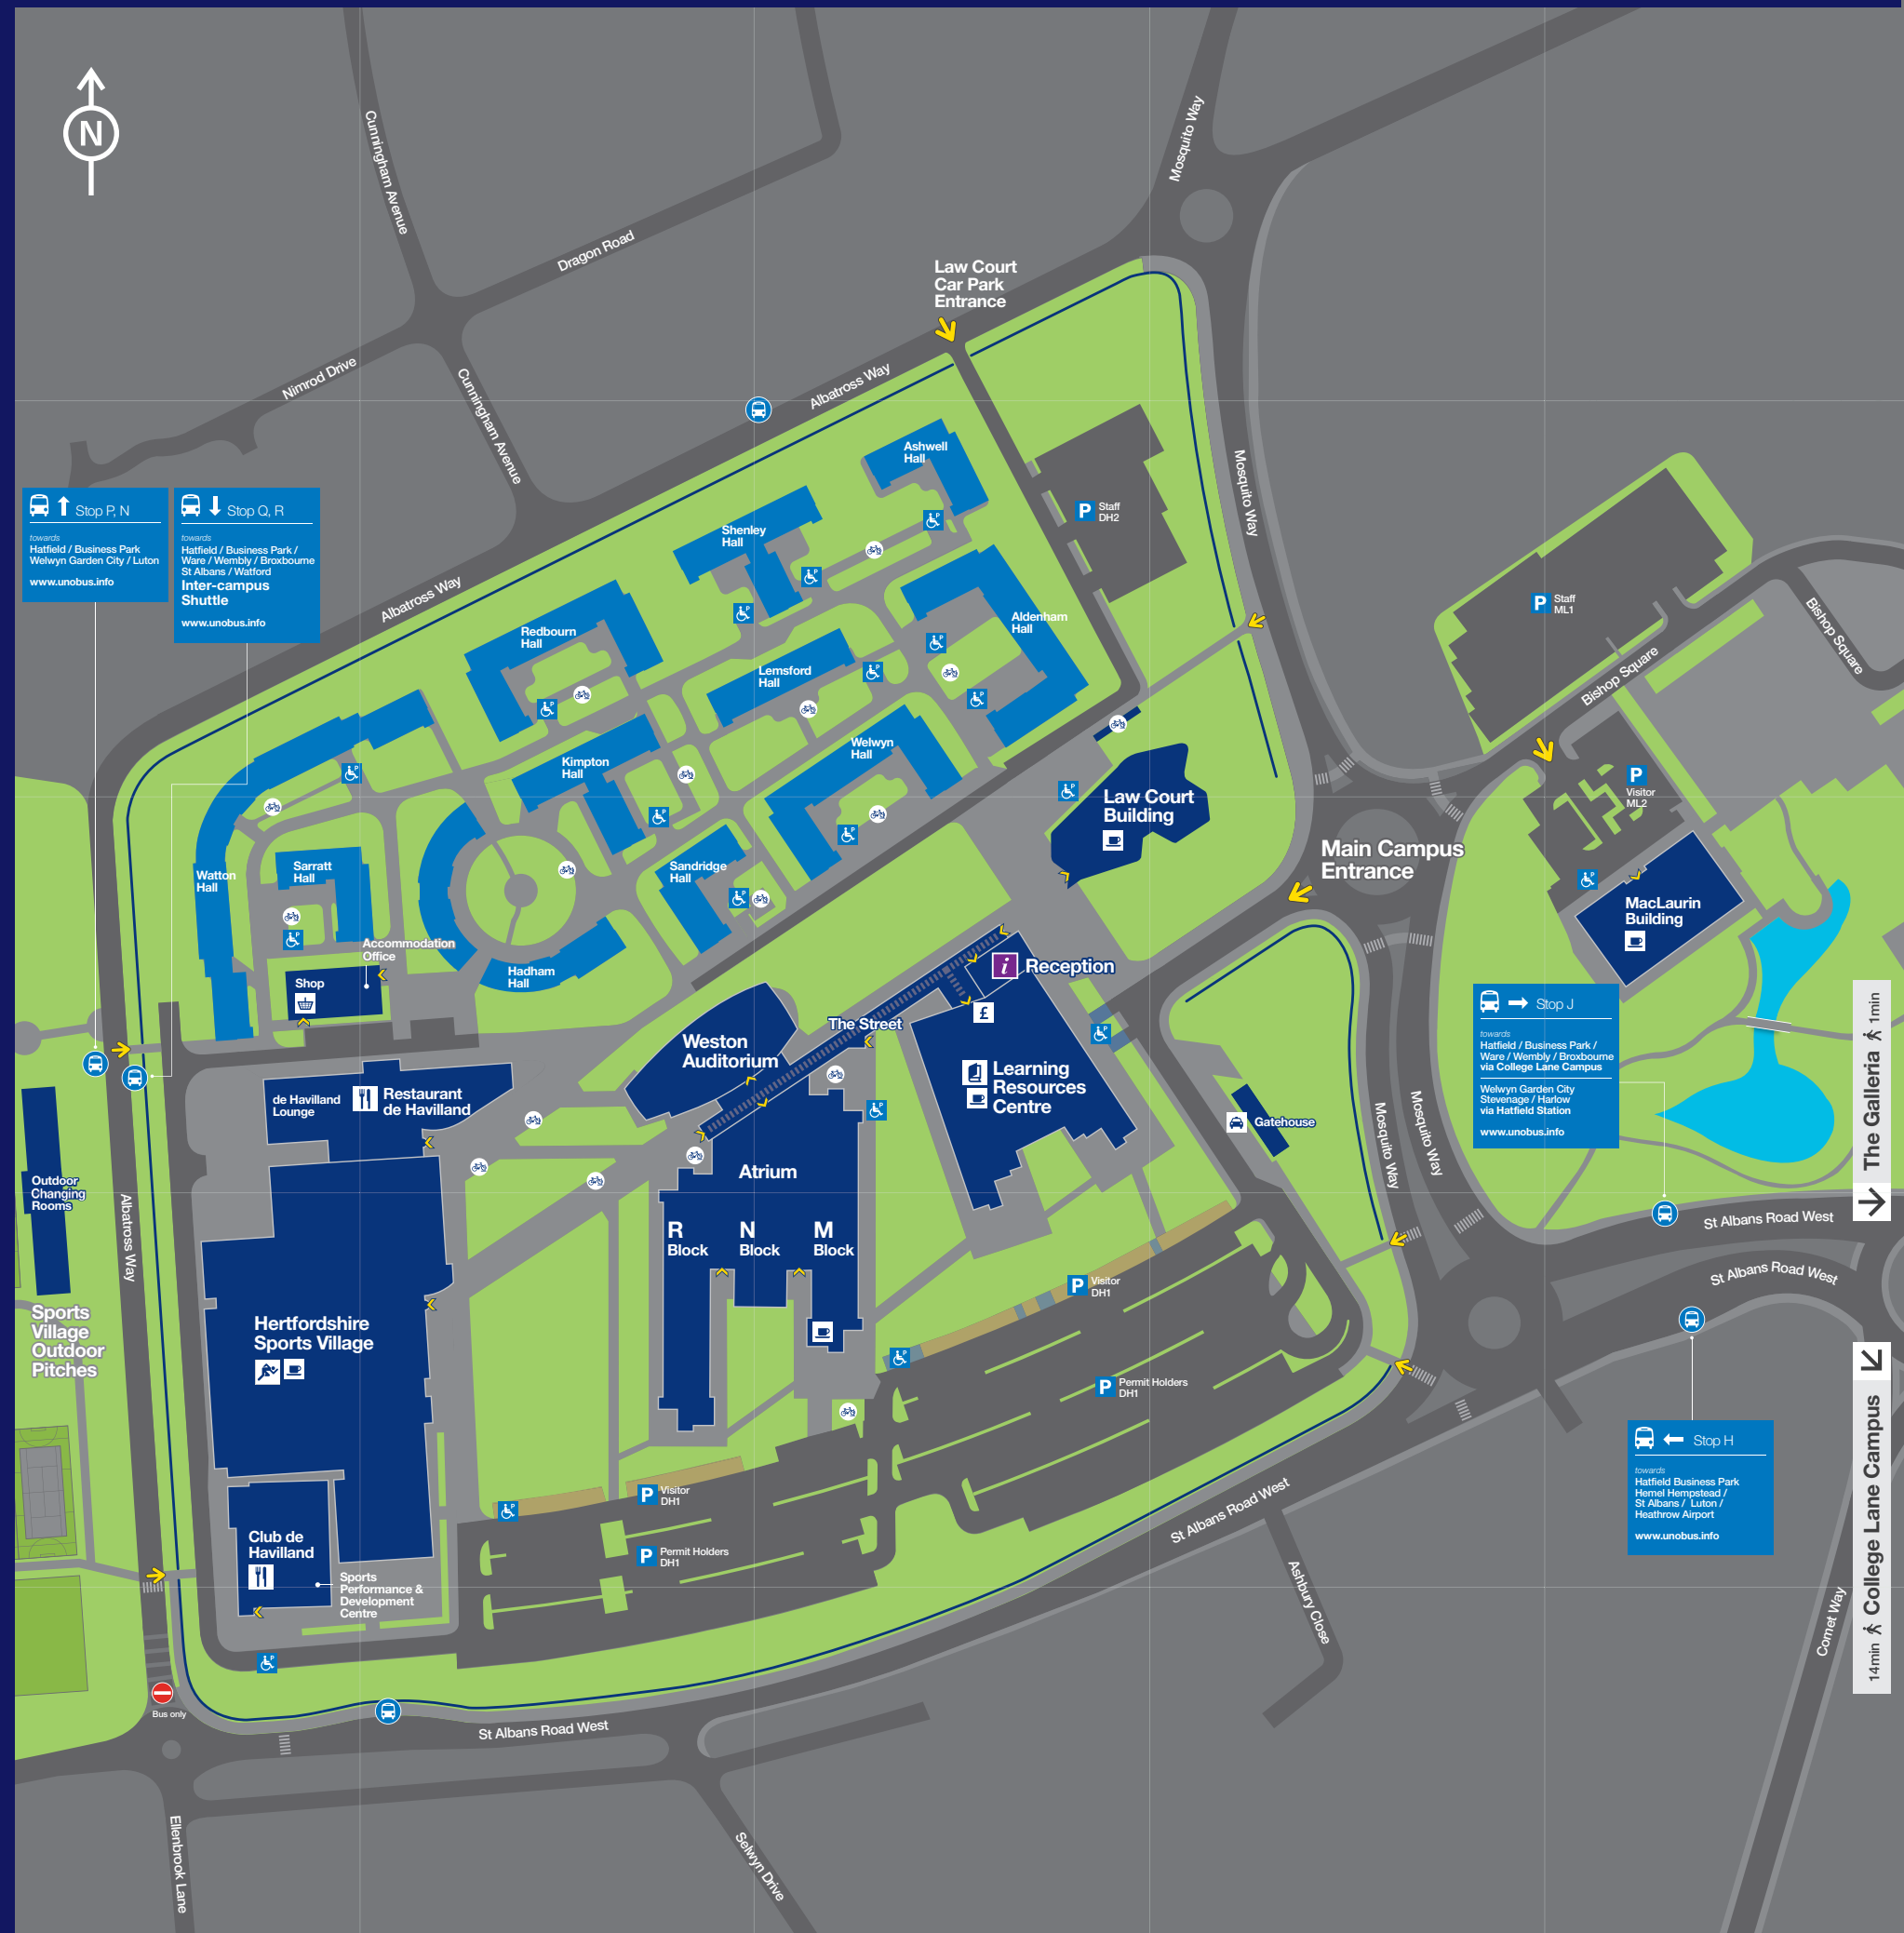

## Facilities & Services

Facilities & Services	Grid
Accessible Parking	
Bicycle Rack	
Bus Stop	
Cafe	C3 C5 D1 D3
Cash Point	C3
Library	C3
Car Park	
Reception	C3
Restaurant	D1 C1 C2
Shop	C1
Sports Centre	D1 D2
Taxi	C4

A

B

C

D

E

14min → College Lane Campus

1min → The Galleria